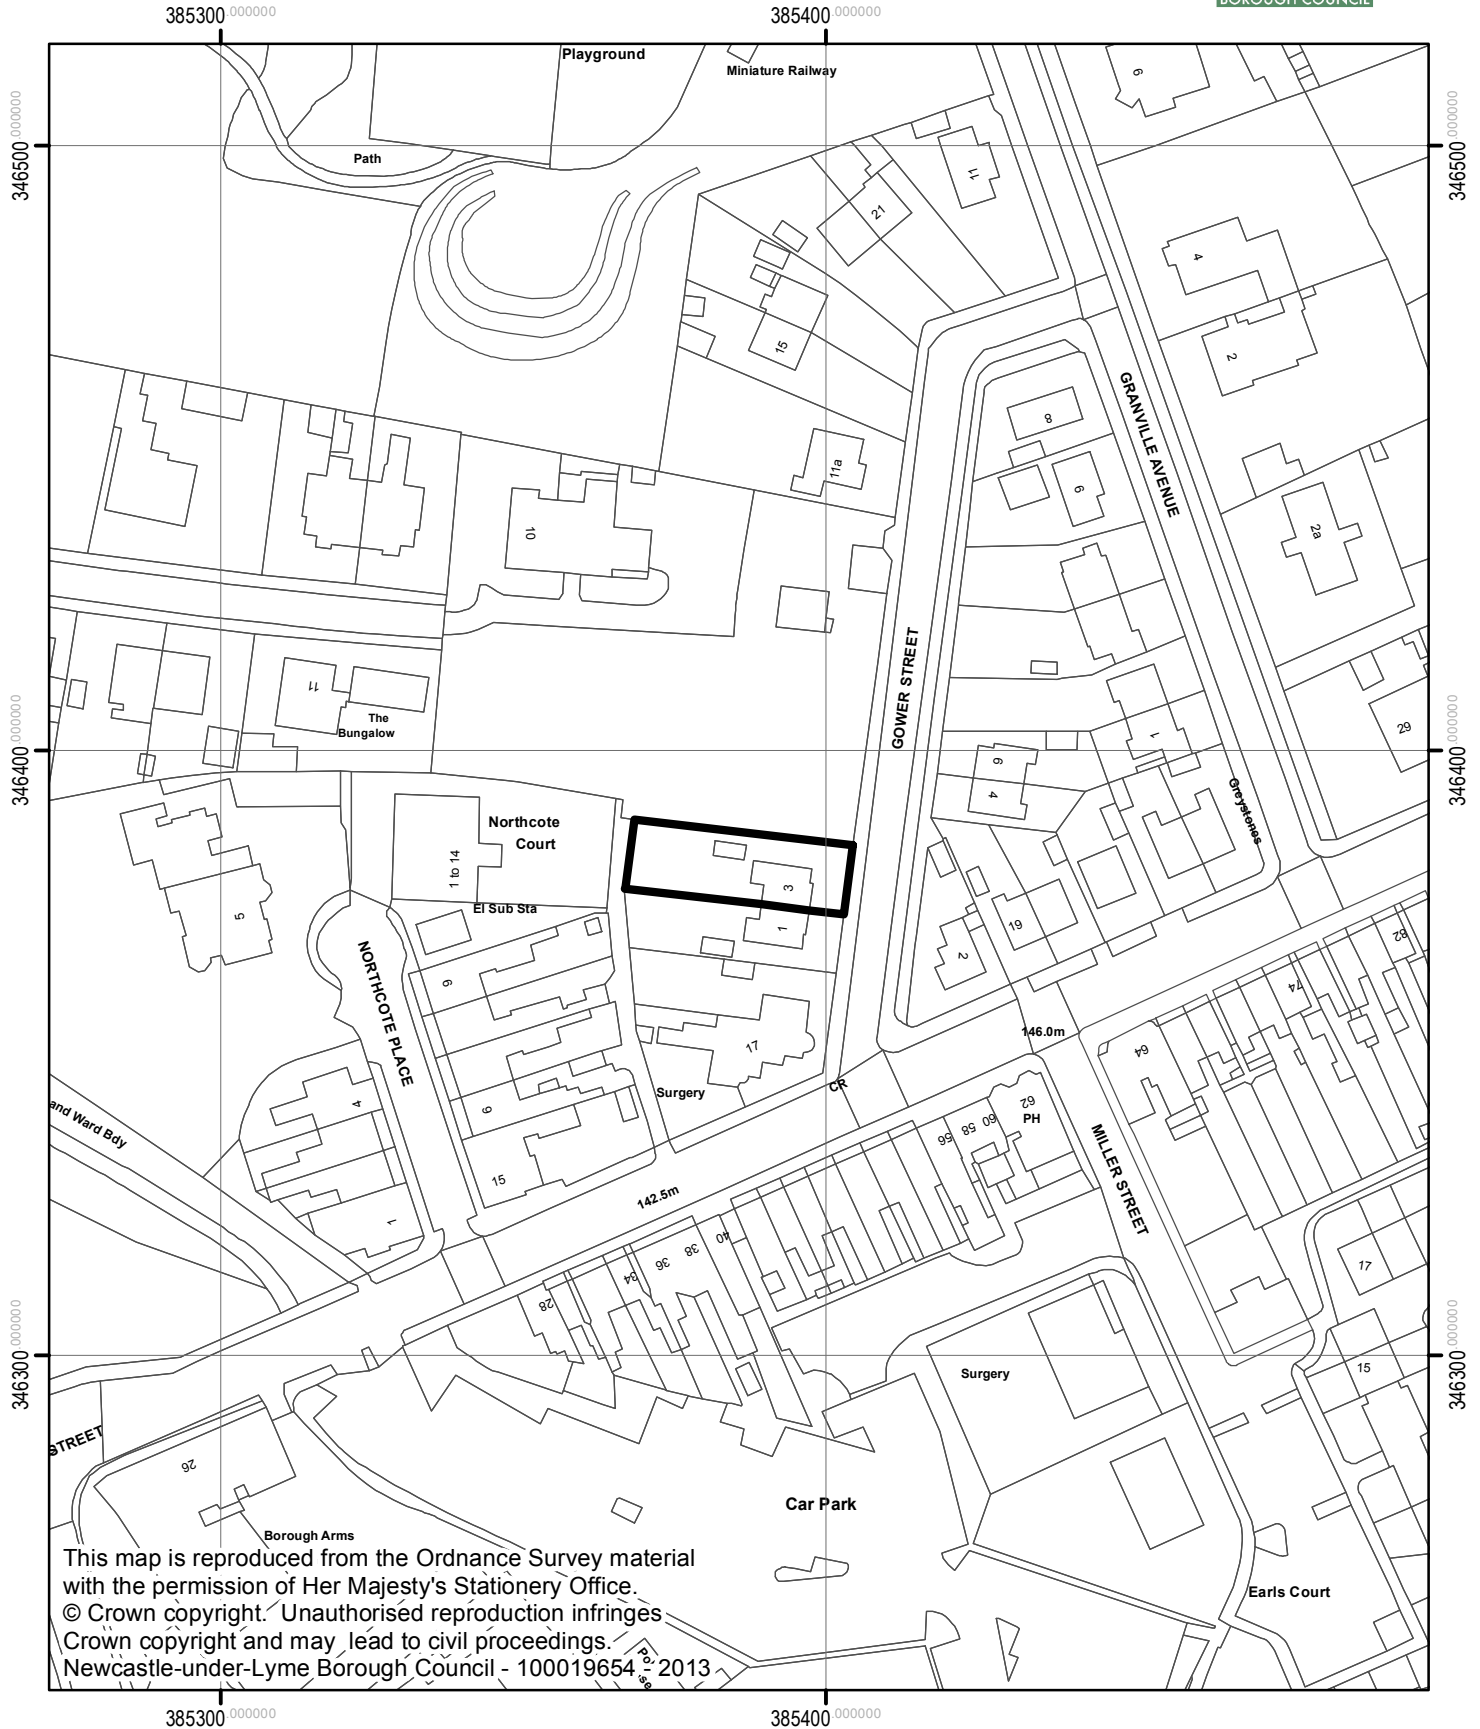

16/01049/FUL  
3 Gower Street, Newcastle.

This map is reproduced from the Ordnance Survey material with the permission of Her Majesty's Stationery Office. © Crown copyright. Unauthorised reproduction infringes Crown copyright and may lead to civil proceedings. Newcastle-under-Lyme Borough Council - 100019654 © 2013